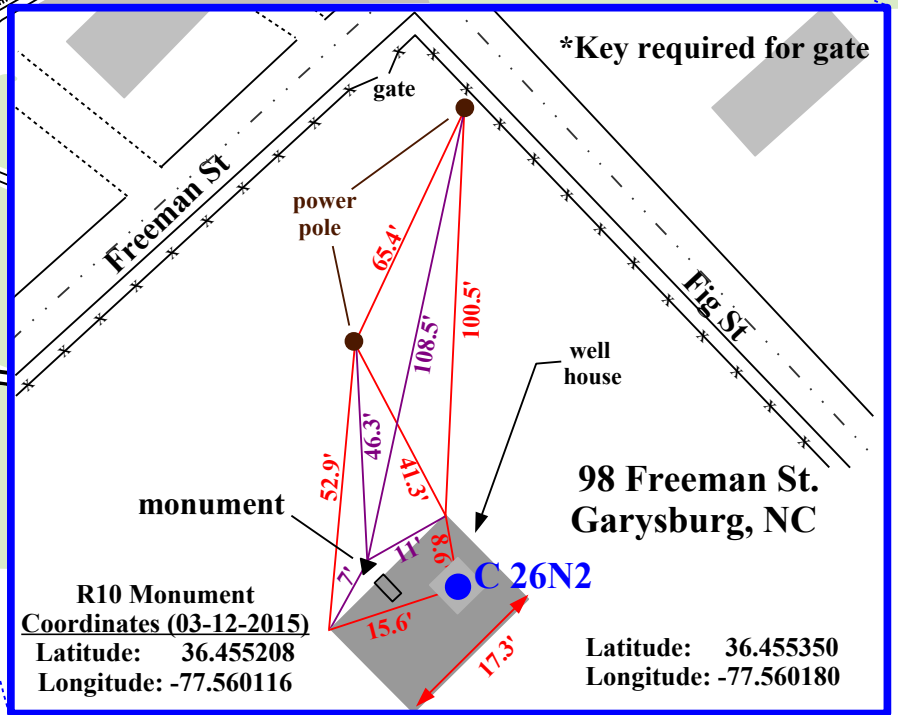

Garysburg Well #2 Monitoring Station (1 well)

Site Map
 North Carolina
 Monitoring Well Network
 Garysburg Well No. 2 Site, C 26N
 Garysburg, Northampton County, NC

NOTE: This map is for informational purposes only. It does not authorize any party to enter onto any lands depicted herein.

500 ft