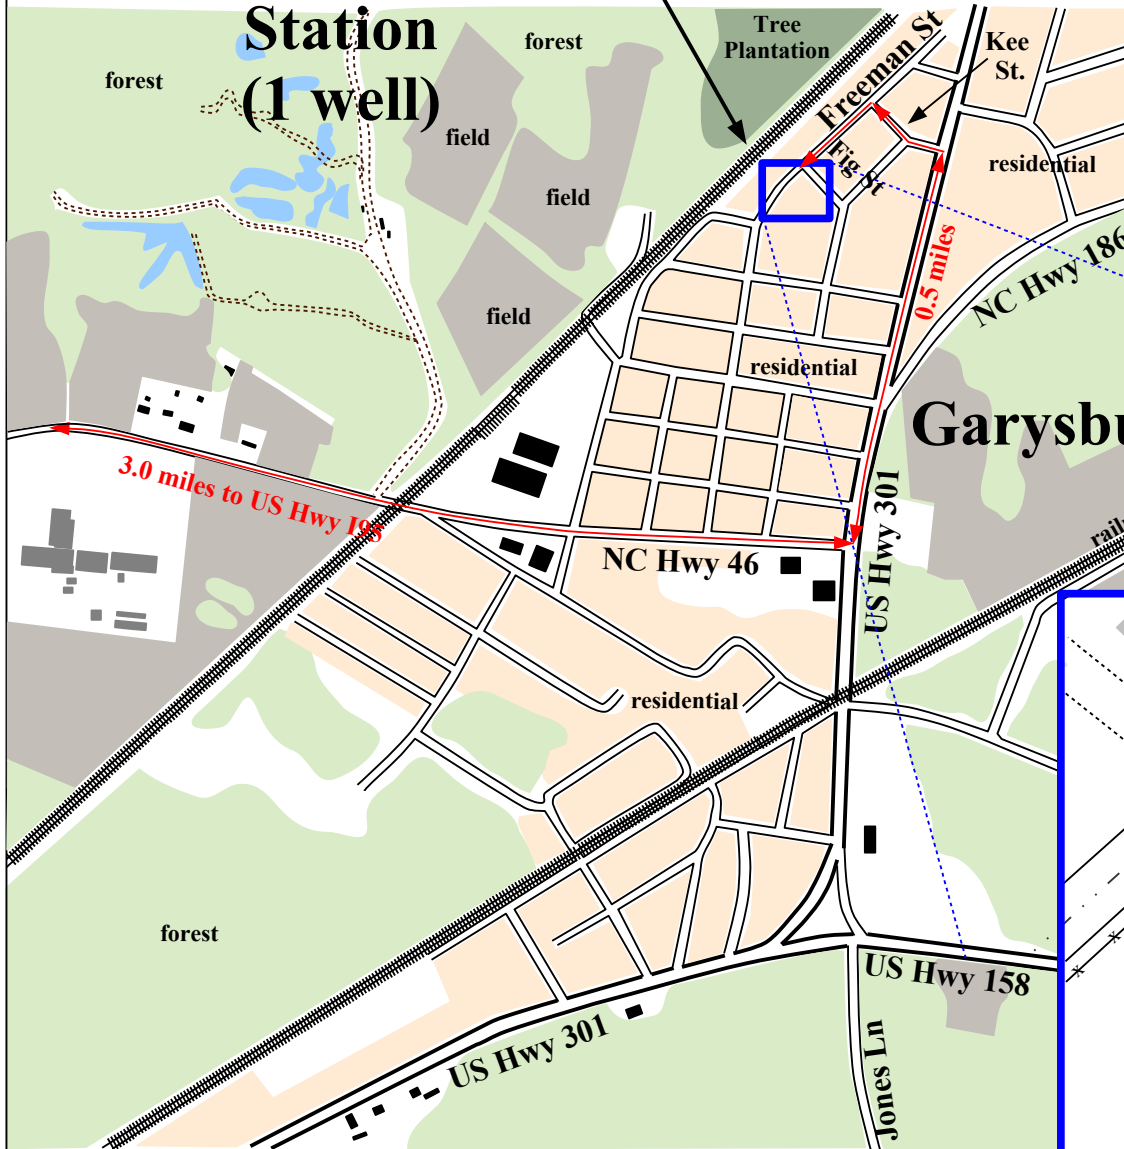

Garysburg Well #2 Monitoring Station (1 well)

Site Map
 North Carolina
 Monitoring Well Network
 Garysburg Well No. 2 Site, C 26N
 Garysburg, Northampton County, NC

NOTE: This map is for informational purposes only. It does not authorize any party to enter onto any lands depicted herein.